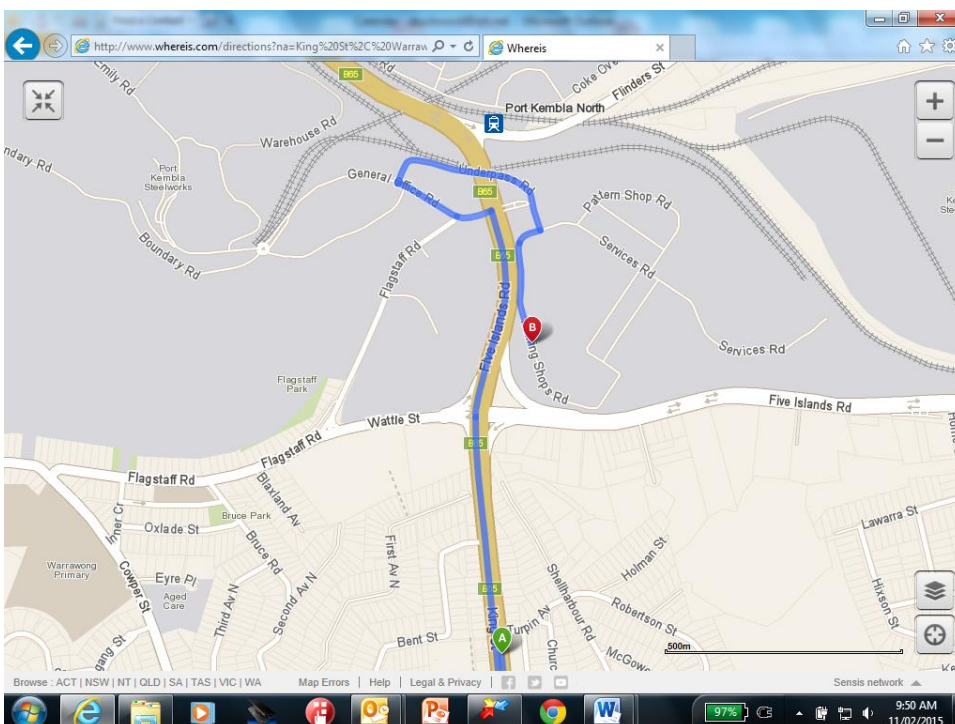

IOH Partner Training Organisation Contact Details

Achieve Training and Assessment Centre

New Location (effective 2nd March 2015)

Training Shops Rd, Port Kembla Steelworks, Port Kembla. Ph: 4225 7444

Map A - If you are driving from Wollongong

Map B - If you are driving from Warrawong

If you have any
questions,
please contact
IOH
Wollongong
Training
Administration
on 4210 7222