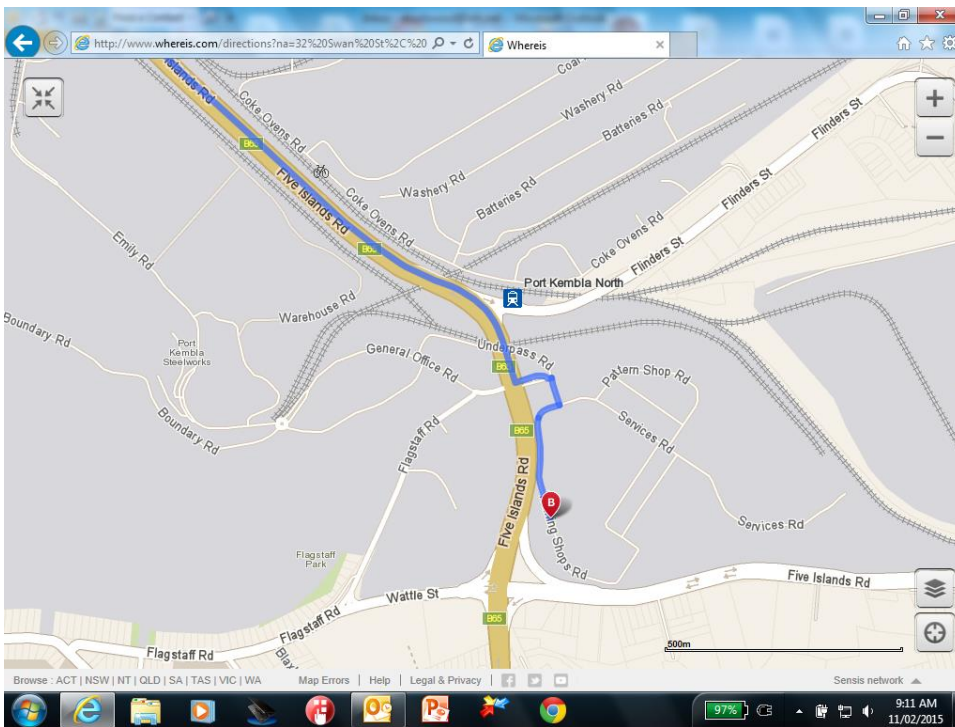

IOH Partner Training Organisation Contact Details

Achieve Training and Assessment Centre

New Location (effective 2nd March 2015)

Training Shops Rd, Port Kembla Steelworks, Port Kembla. Ph: 4225 7444

Map A - If you are driving from Wollongong

Map B - If you are driving from Warrawong

If you have any
questions,
please contact
IOH
Wollongong
Training
Administration
on 4210 7222